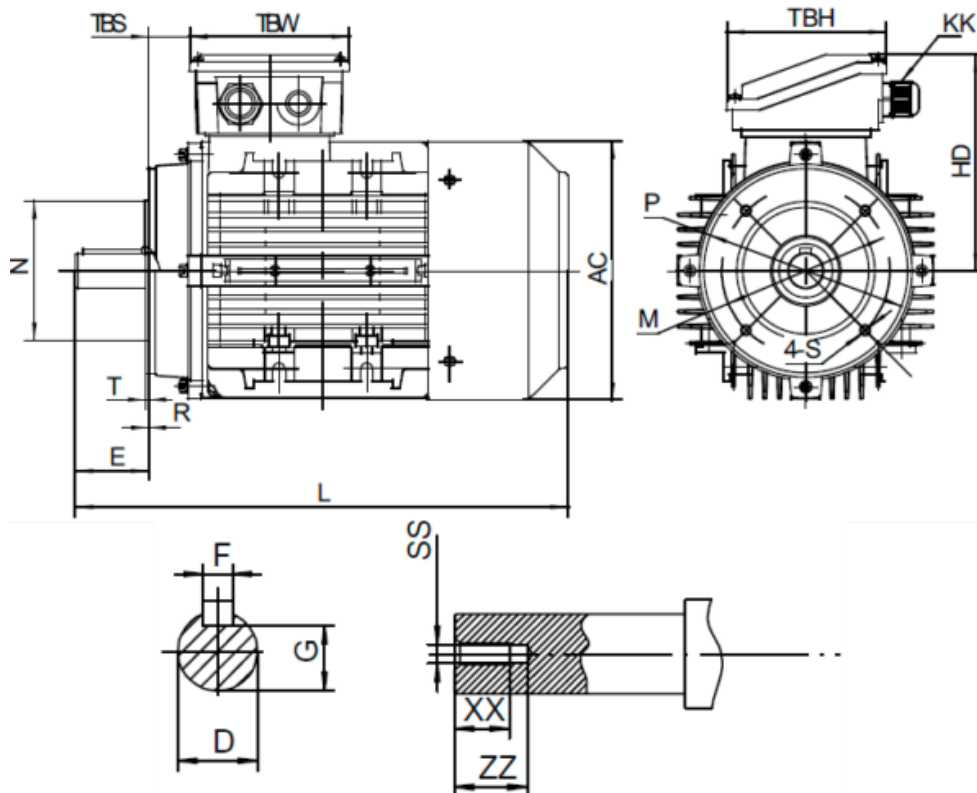

Data Sheet

Article number: 25160003741540

Description: Kleedrive T2A 712-4 0.37kw 1400 rpm UL/CSA
3x230/400V 50HZ IP55 B14 PTO

Measures

AA = 140	L = 245	TBH = 98
AC = Ø138	M = Ø85	TBS = 16
AD = 186	N = Ø70	TBW = 98
D = Ø14	P = Ø105	XX = 12
E = 30	R = 0	ZZ = 17
F = 5	S = M6	
G = 11	SS = M5	
HD = 115	T = 2.5	